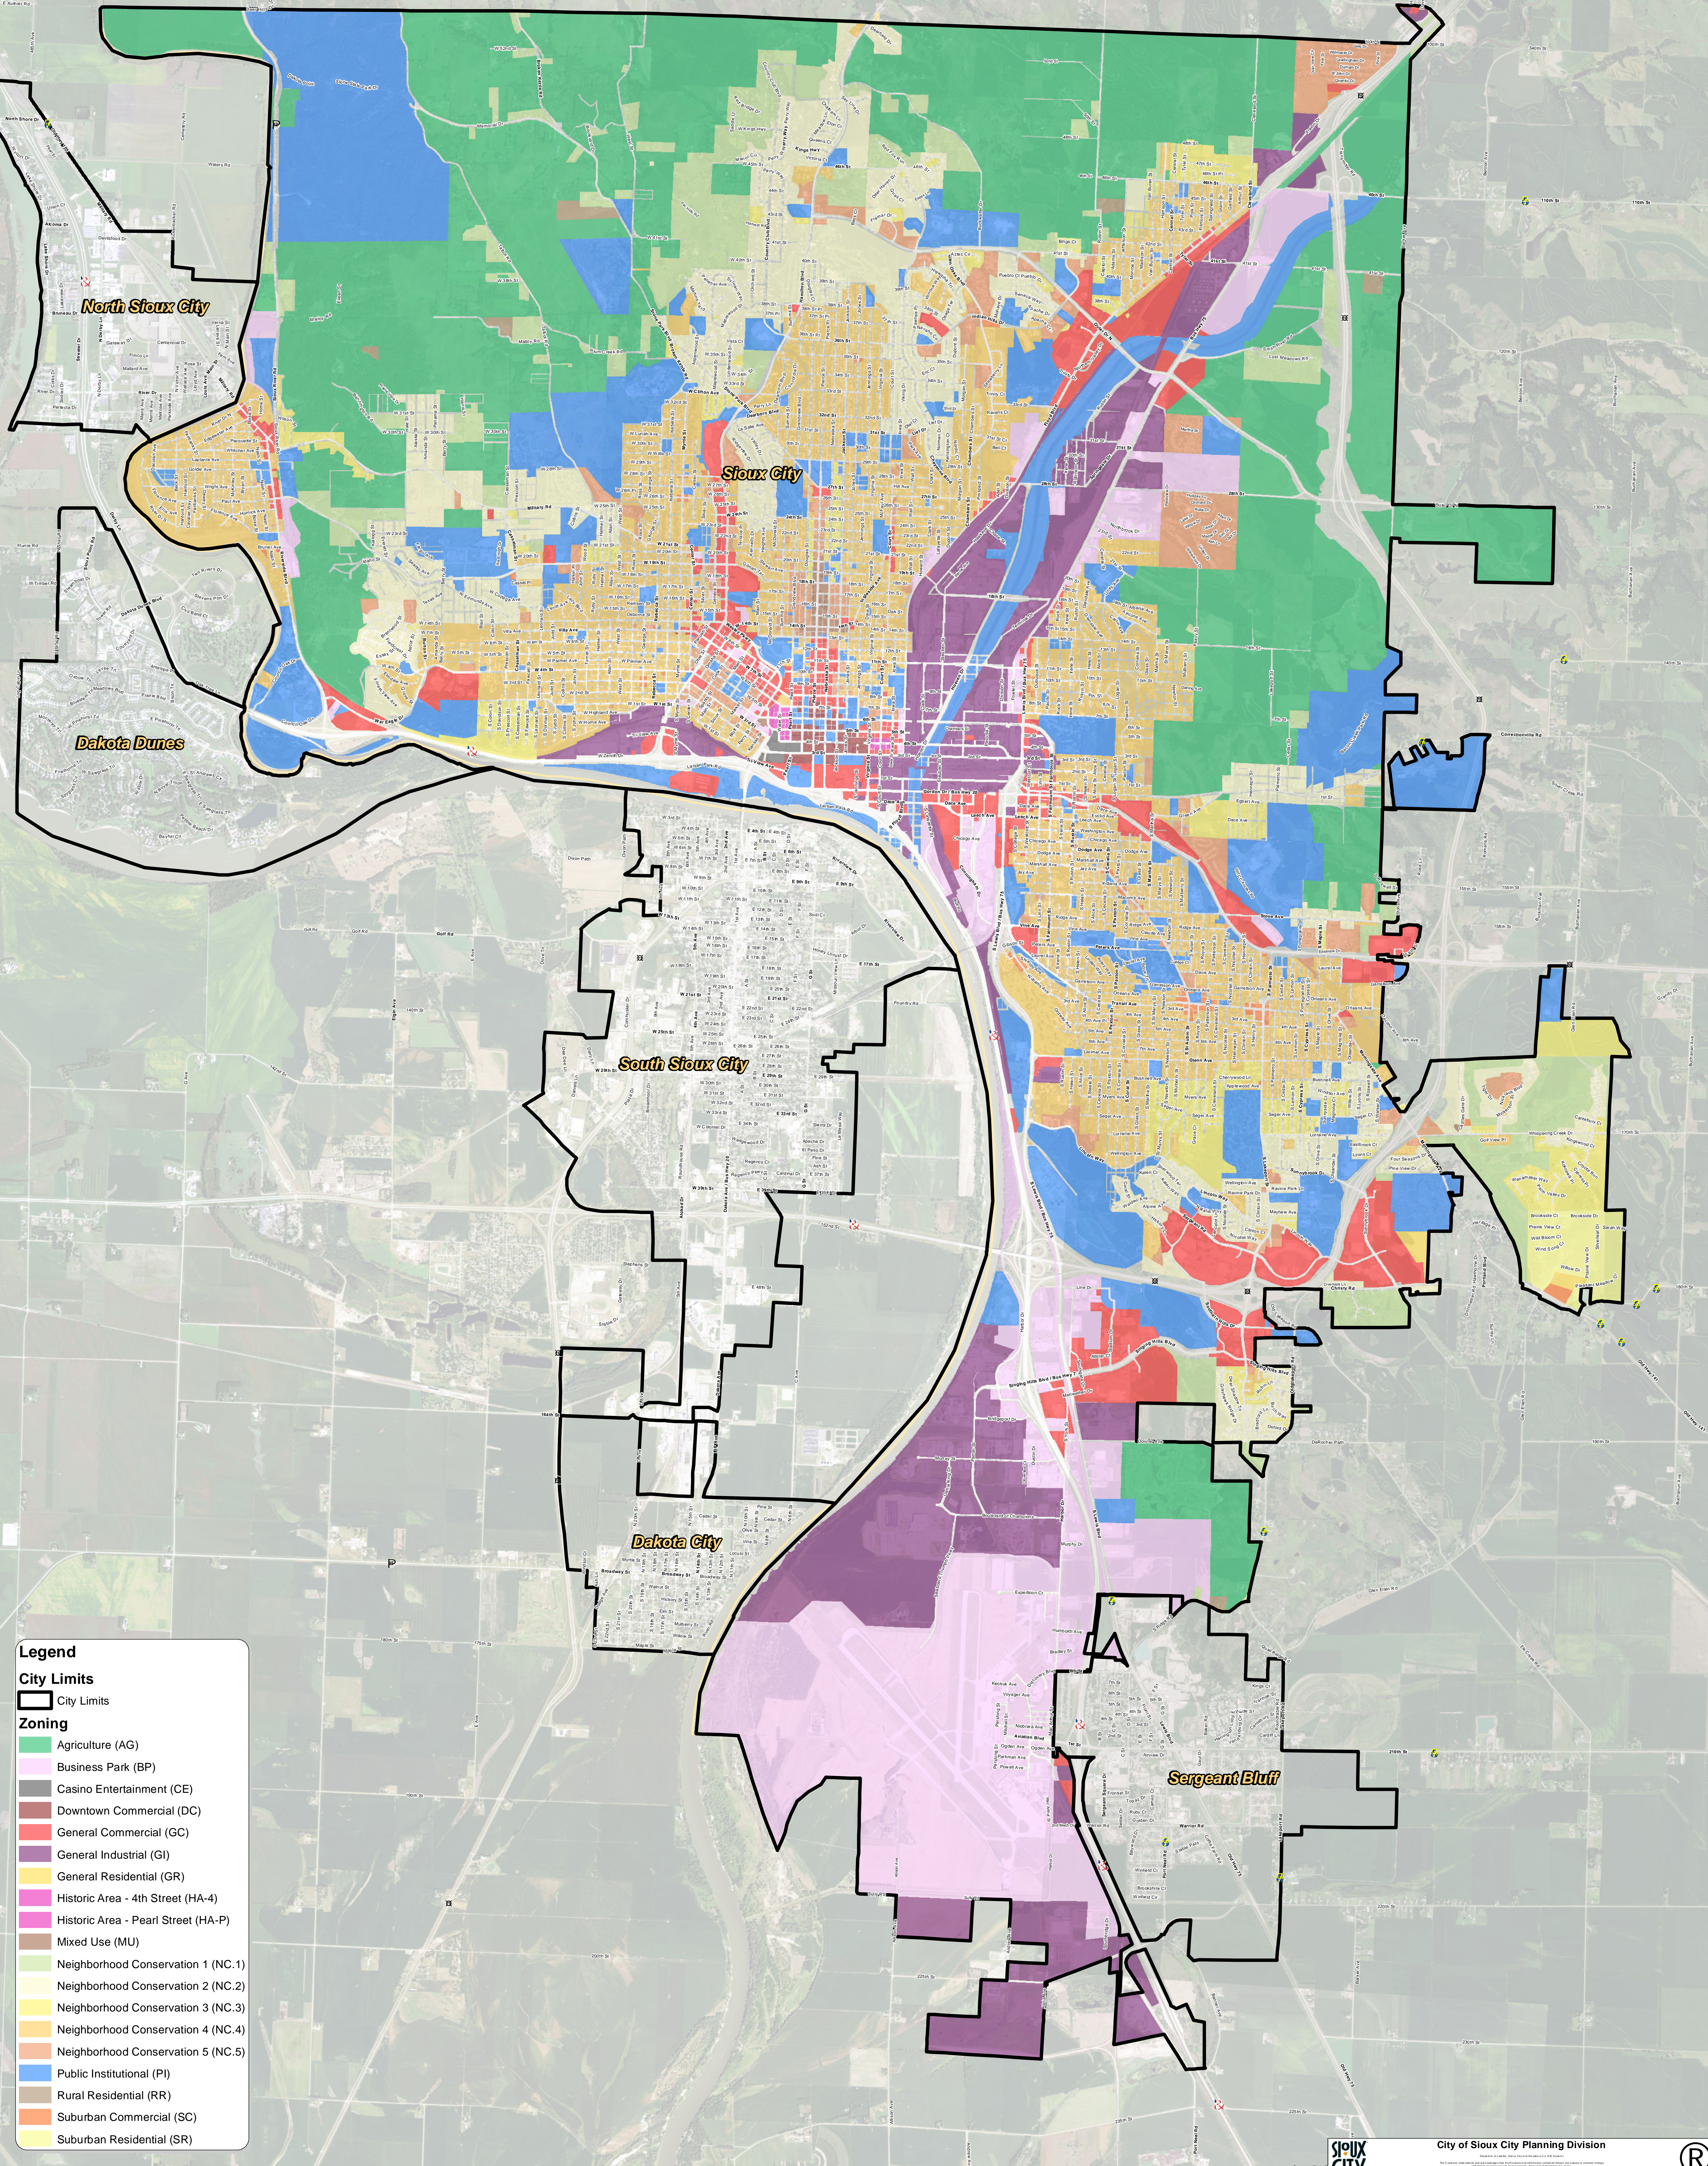

Sioux City Zoning Map

Legend

City Limits

City Limits

Zoning

- Agriculture (AG)
- Business Park (BP)
- Casino Entertainment (CE)
- Downtown Commercial (DC)
- General Commercial (GC)
- General Industrial (GI)
- General Residential (GR)
- Historic Area - 4th Street (HA-4)
- Historic Area - Pearl Street (HA-P)
- Mixed Use (MU)
- Neighborhood Conservation 1 (NC.1)
- Neighborhood Conservation 2 (NC.2)
- Neighborhood Conservation 3 (NC.3)
- Neighborhood Conservation 4 (NC.4)
- Neighborhood Conservation 5 (NC.5)
- Public Institutional (PI)
- Rural Residential (RR)
- Suburban Commercial (SC)
- Suburban Residential (SR)