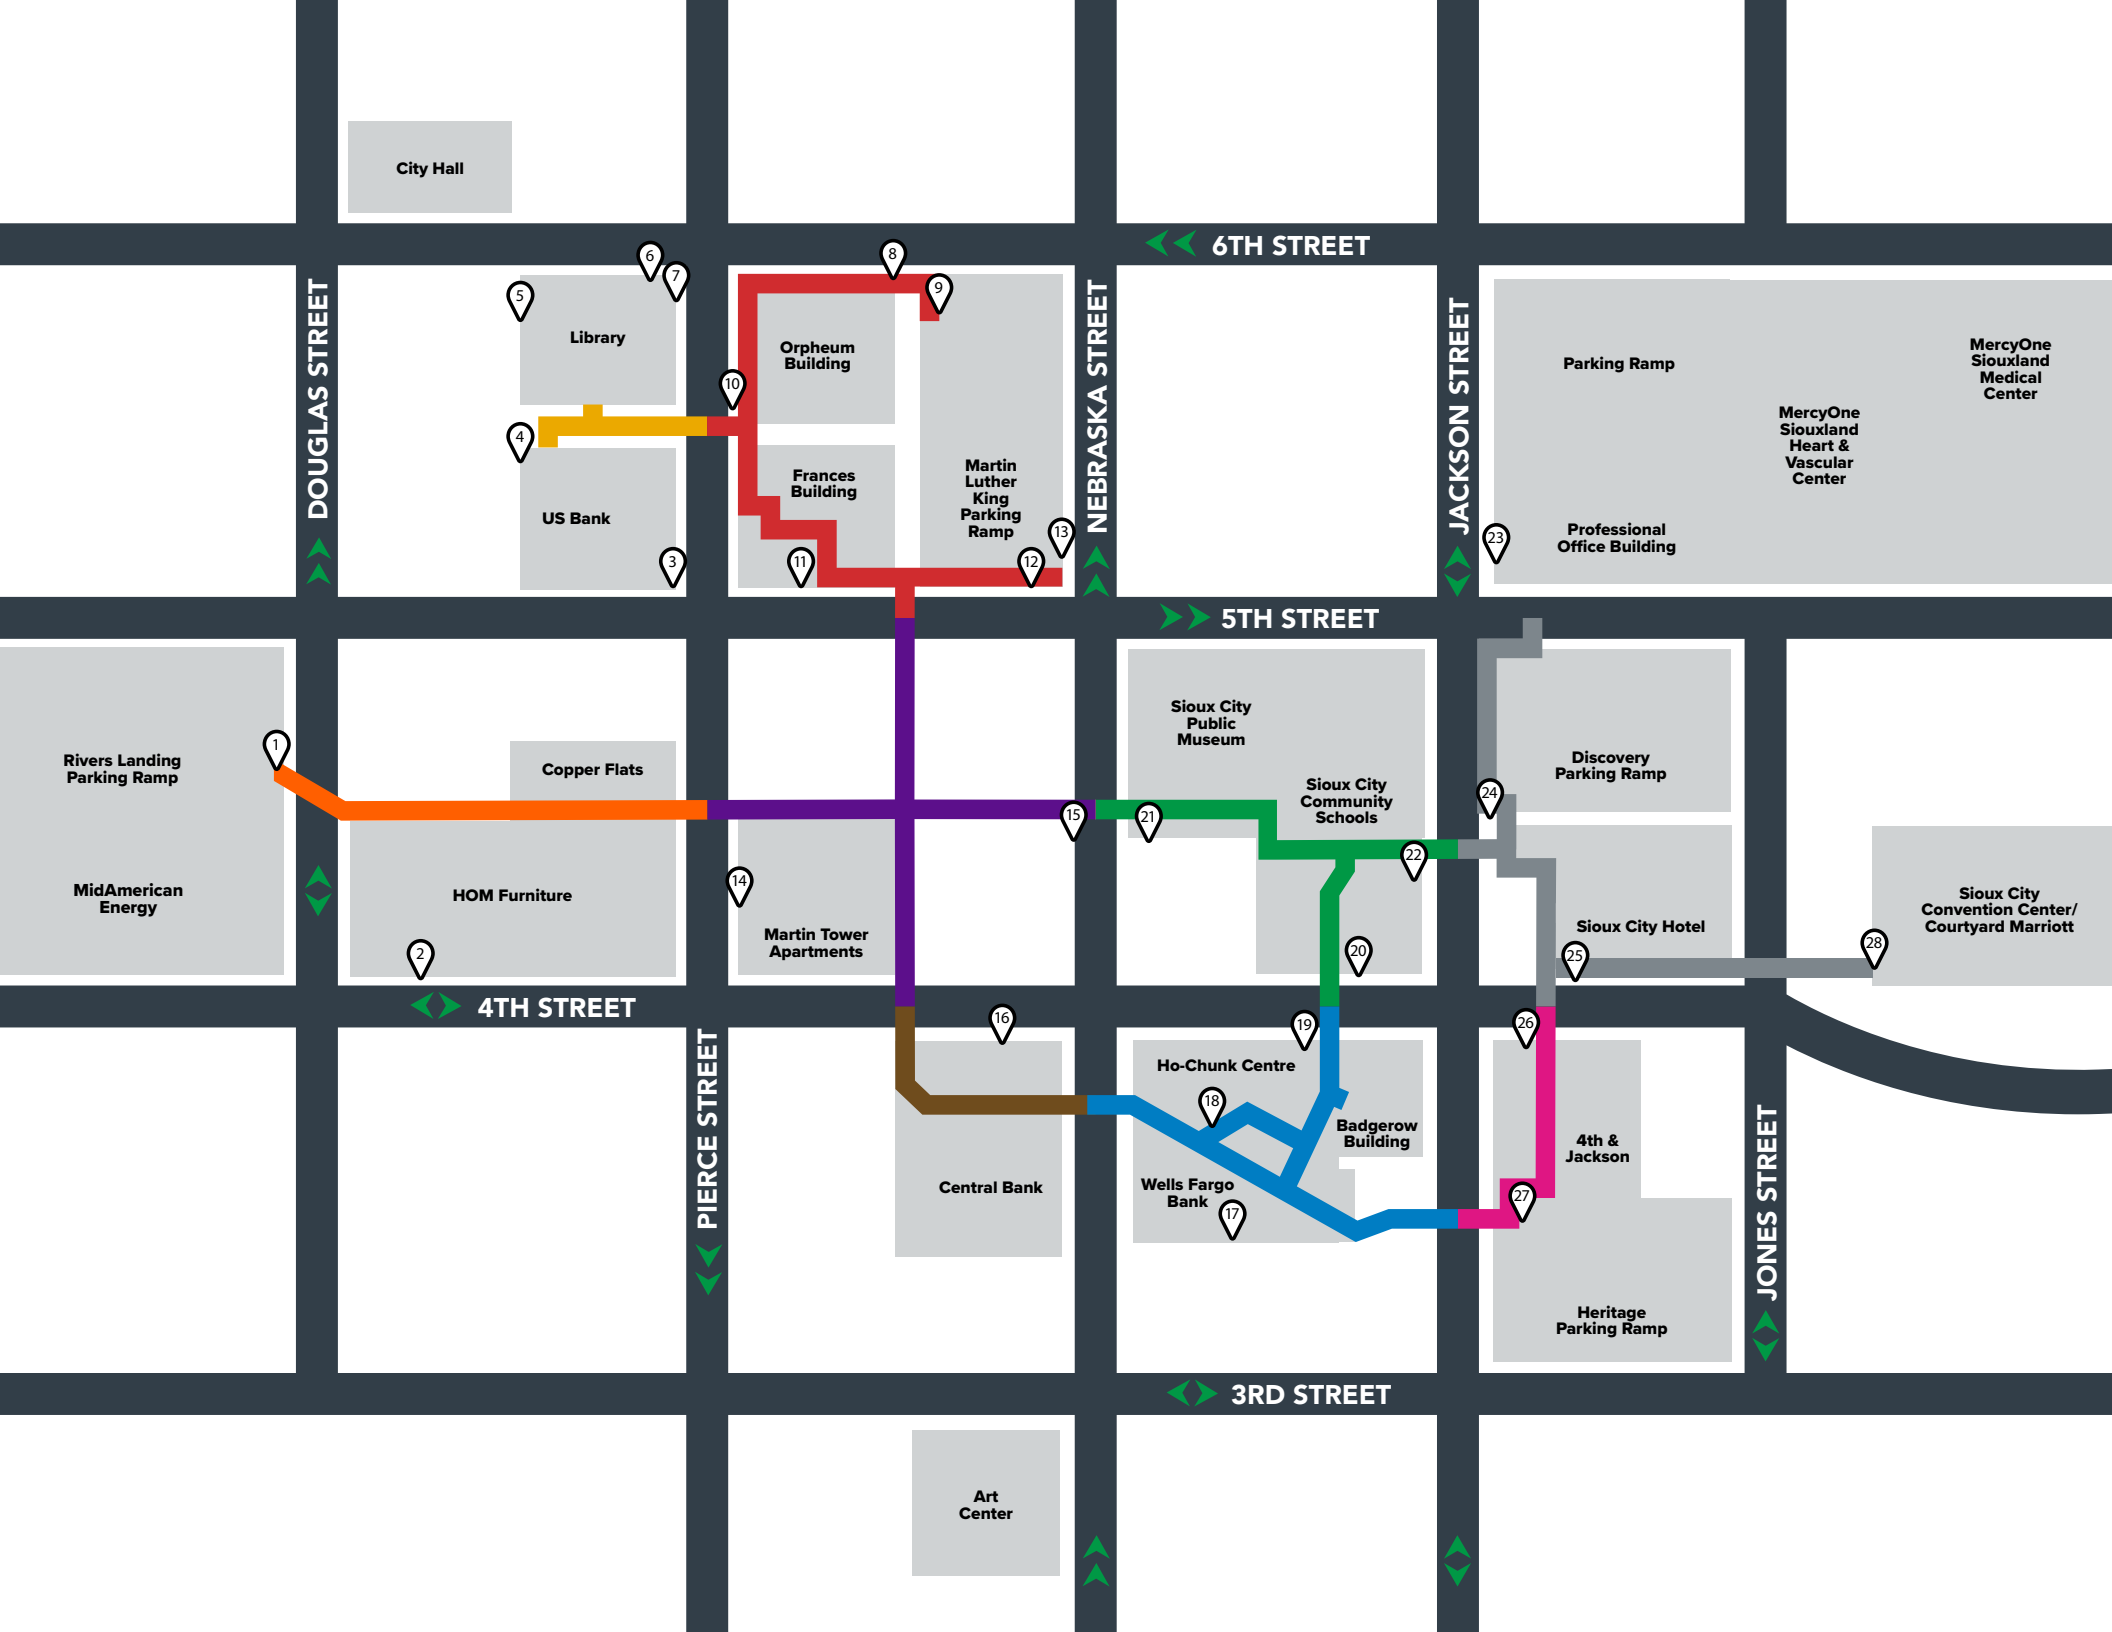

## DISTANCES

Rivers Landing Ramp to  
Discovery Ramp .33 miles  
(4 blks)

Rivers Landing Ramp to  
Heritage Ramp .4 miles  
(5 blks)

Rivers Landing Ramp to  
MercyOne Siouxland Medical Center .5 miles  
(6 blks)

Sioux City Hotel to  
Ho-Chunk Centre .1 miles  
(1 1/3 blks)

Sioux City Hotel to  
SC Convention Center/Courtyard .2 miles  
(1 1/5 blks)

Sioux City Hotel to  
HOM Furniture .25 miles  
(3 blks)

Ground Level Entrance 

# SKYWALK MAP

City Hall

Library

US Bank

Orpheum Building

Frances Building

Martin Luther King Parking Ramp

6TH STREET

NEBRASKA STREET

JACKSON STREET

Parking Ramp

MercyOne Siouxland Heart & Vascular Center

MercyOne Siouxland Medical Center

Professional Office Building

5TH STREET

Rivers Landing Parking Ramp