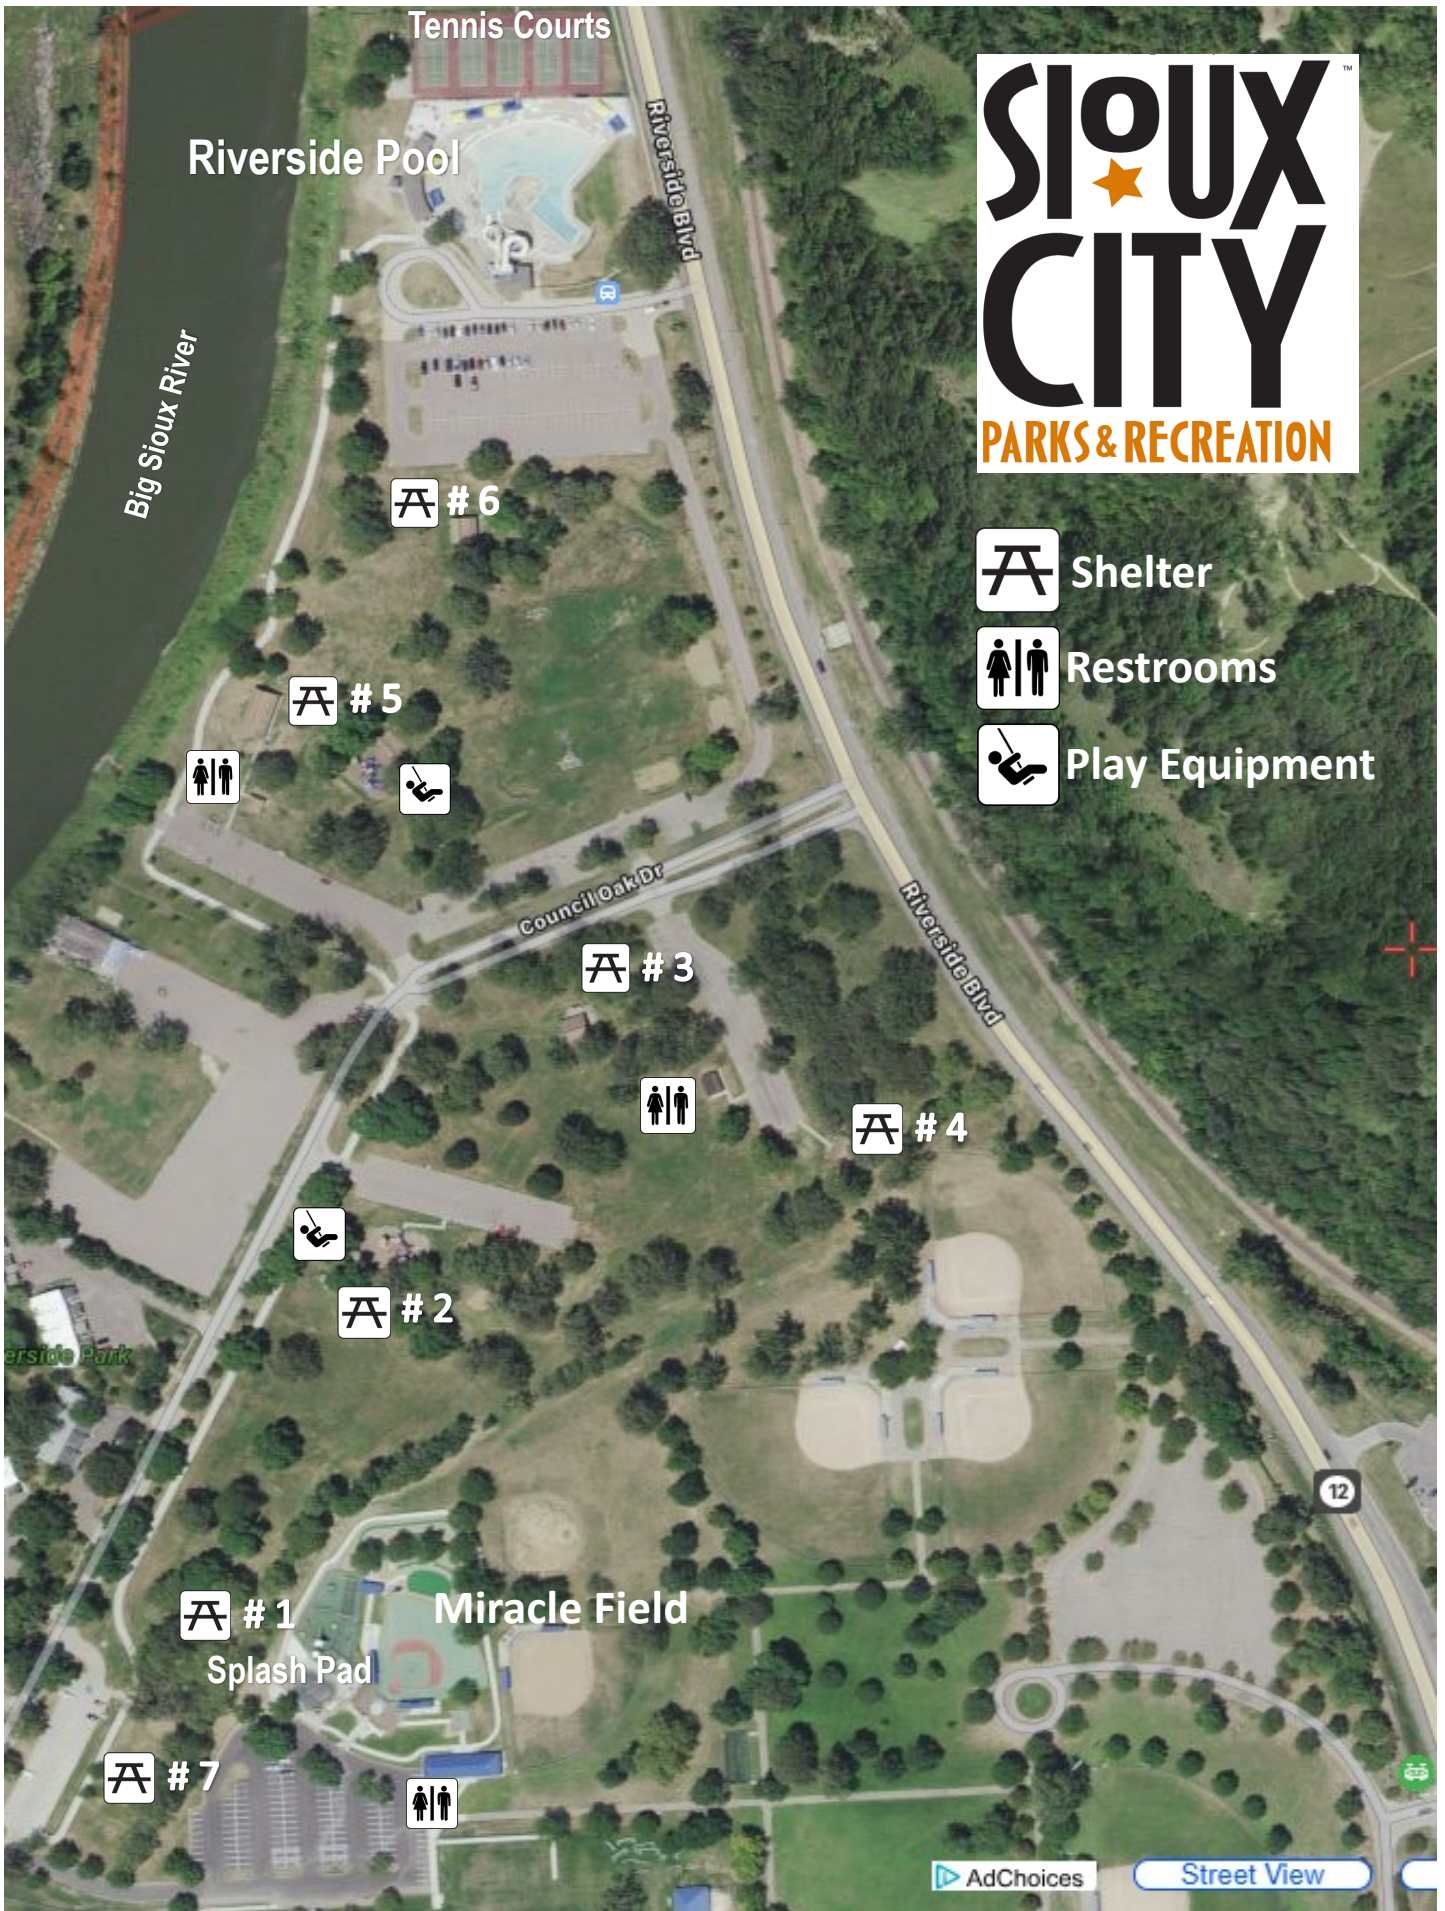

RIVERSIDE PARK, 1300 Riverside Blvd

Shelter

Restrooms

Play Equipment

Half Day Rental: 7 am - 4 pm ~ 4:30 pm - 11 pm

Full Day Rental: 7 am - 11 pm